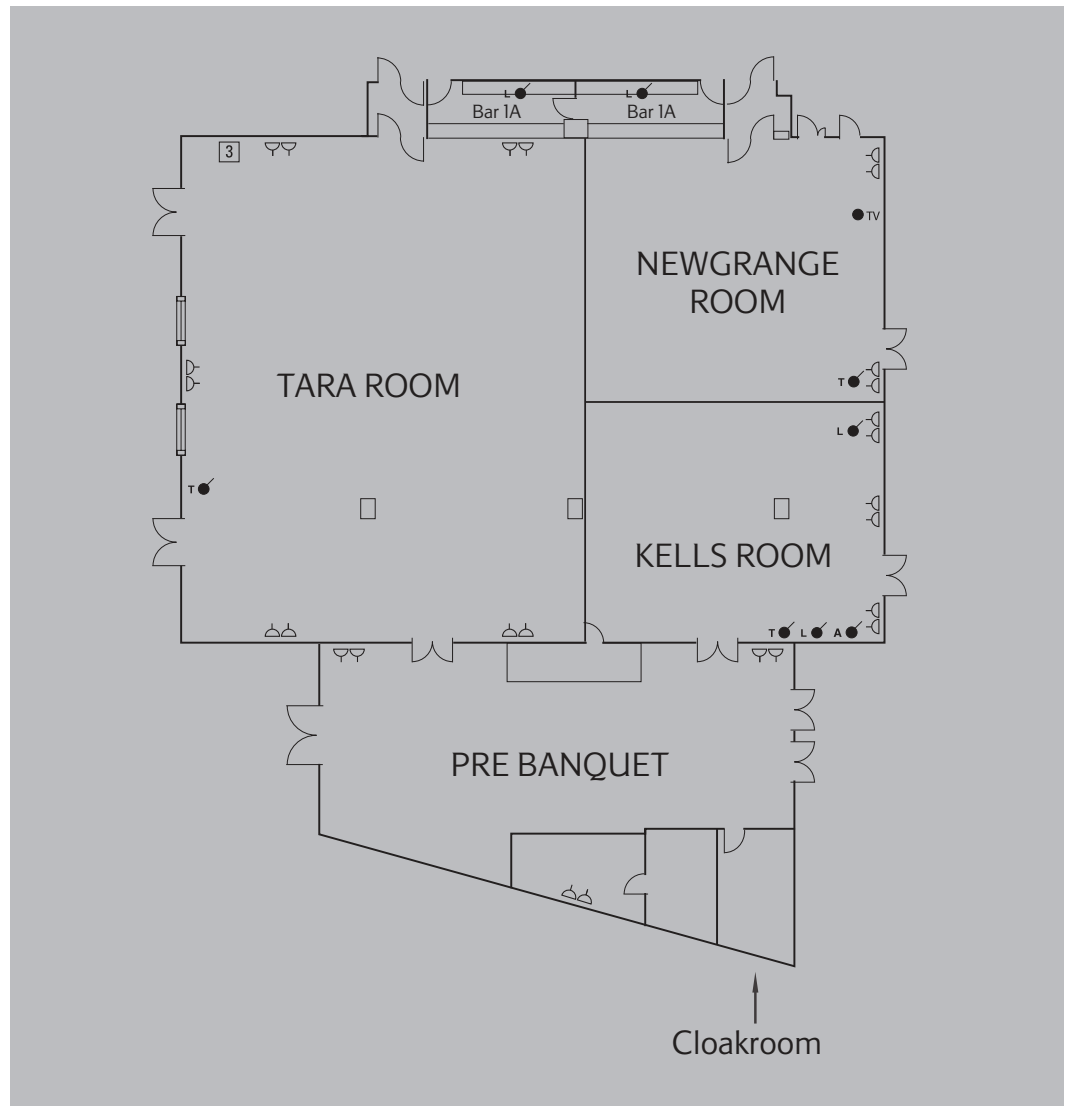

**THE RATH
BALLROOM**

This impressive ballroom is located on the ground floor and can seat up to 540 theatre style or 350 for a banquet dinner. The room features plenty of natural daylight, air conditioning and the very latest audio-visual equipment.

- A ● AUDIO
- L ● LIGHTING
- V ● VENTILATION
- T ● TEMPERATURE
- ⏏ POWER POINT - 13 AMP
- TV TV POINT
- 3 3 PHASE SUPPLY
- △ TELEPHONE/FAX POINT
- ▬ WINDOW OR GLAZED SCREEN
- 32 32 AMP SUPPLY

**FIRST FLOOR
MEETING ROOMS**