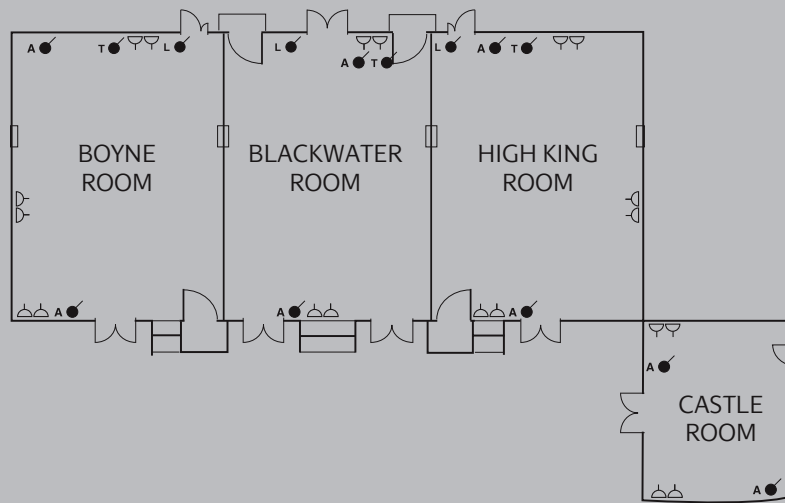

**THE RATH
BALLROOM**

This impressive ballroom is located on the ground floor and can seat up to 540 theatre style or 350 for a banquet dinner. The room features plenty of natural daylight, air conditioning and the very latest audio-visual equipment.

- A ● AUDIO
- L ● LIGHTING
- V ● VENTILATION
- T ● TEMPERATURE
- ⏏ POWER POINT - 13 AMP
- TV TV POINT
- 3 3 PHASE SUPPLY
- △ TELEPHONE/FAX POINT
- ▬ WINDOW OR GLAZED SCREEN
- 32 32 AMP SUPPLY

**FIRST FLOOR
MEETING ROOMS**

Our first floor meeting rooms provide additional options, including more intimate meetings of 12 people boardroom style through to 255 theatre style. All suites are fully air conditioned and include dimmer control lighting.