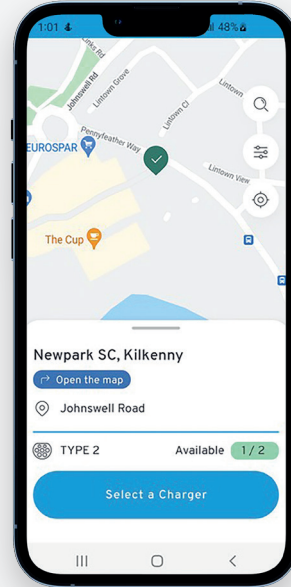

1 Find a Charging Station

Tap to find current location or for charging station details

2 Charging Station Details

Tap "Select a Charger" or "Open the Map" for direction to the charger.

3 Select Charger

Tap to Select charger that you wish to use