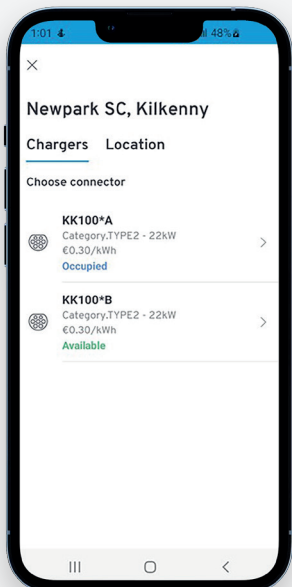

1 Find a Charging Station

Tap to find current location or for charging station details

2 Charging Station Details

Tap "Select a Charger" or "Open the Map" for direction to the charger.

3 Select Charger

Tap to Select charger that you wish to use