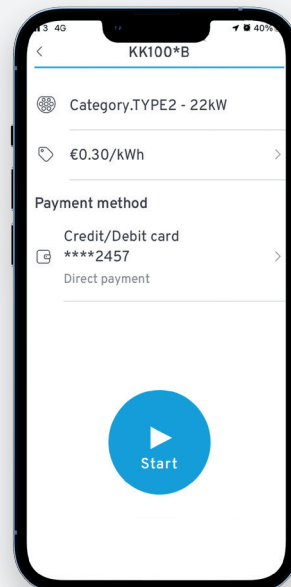

1 Find a Charging Station

Tap to find current location or for charging station details

2 Charging Station Details

Tap "Select a Charger" or "Open the Map" for direction to the charger.

3 Select Charger

Tap to Select charger that you wish to use